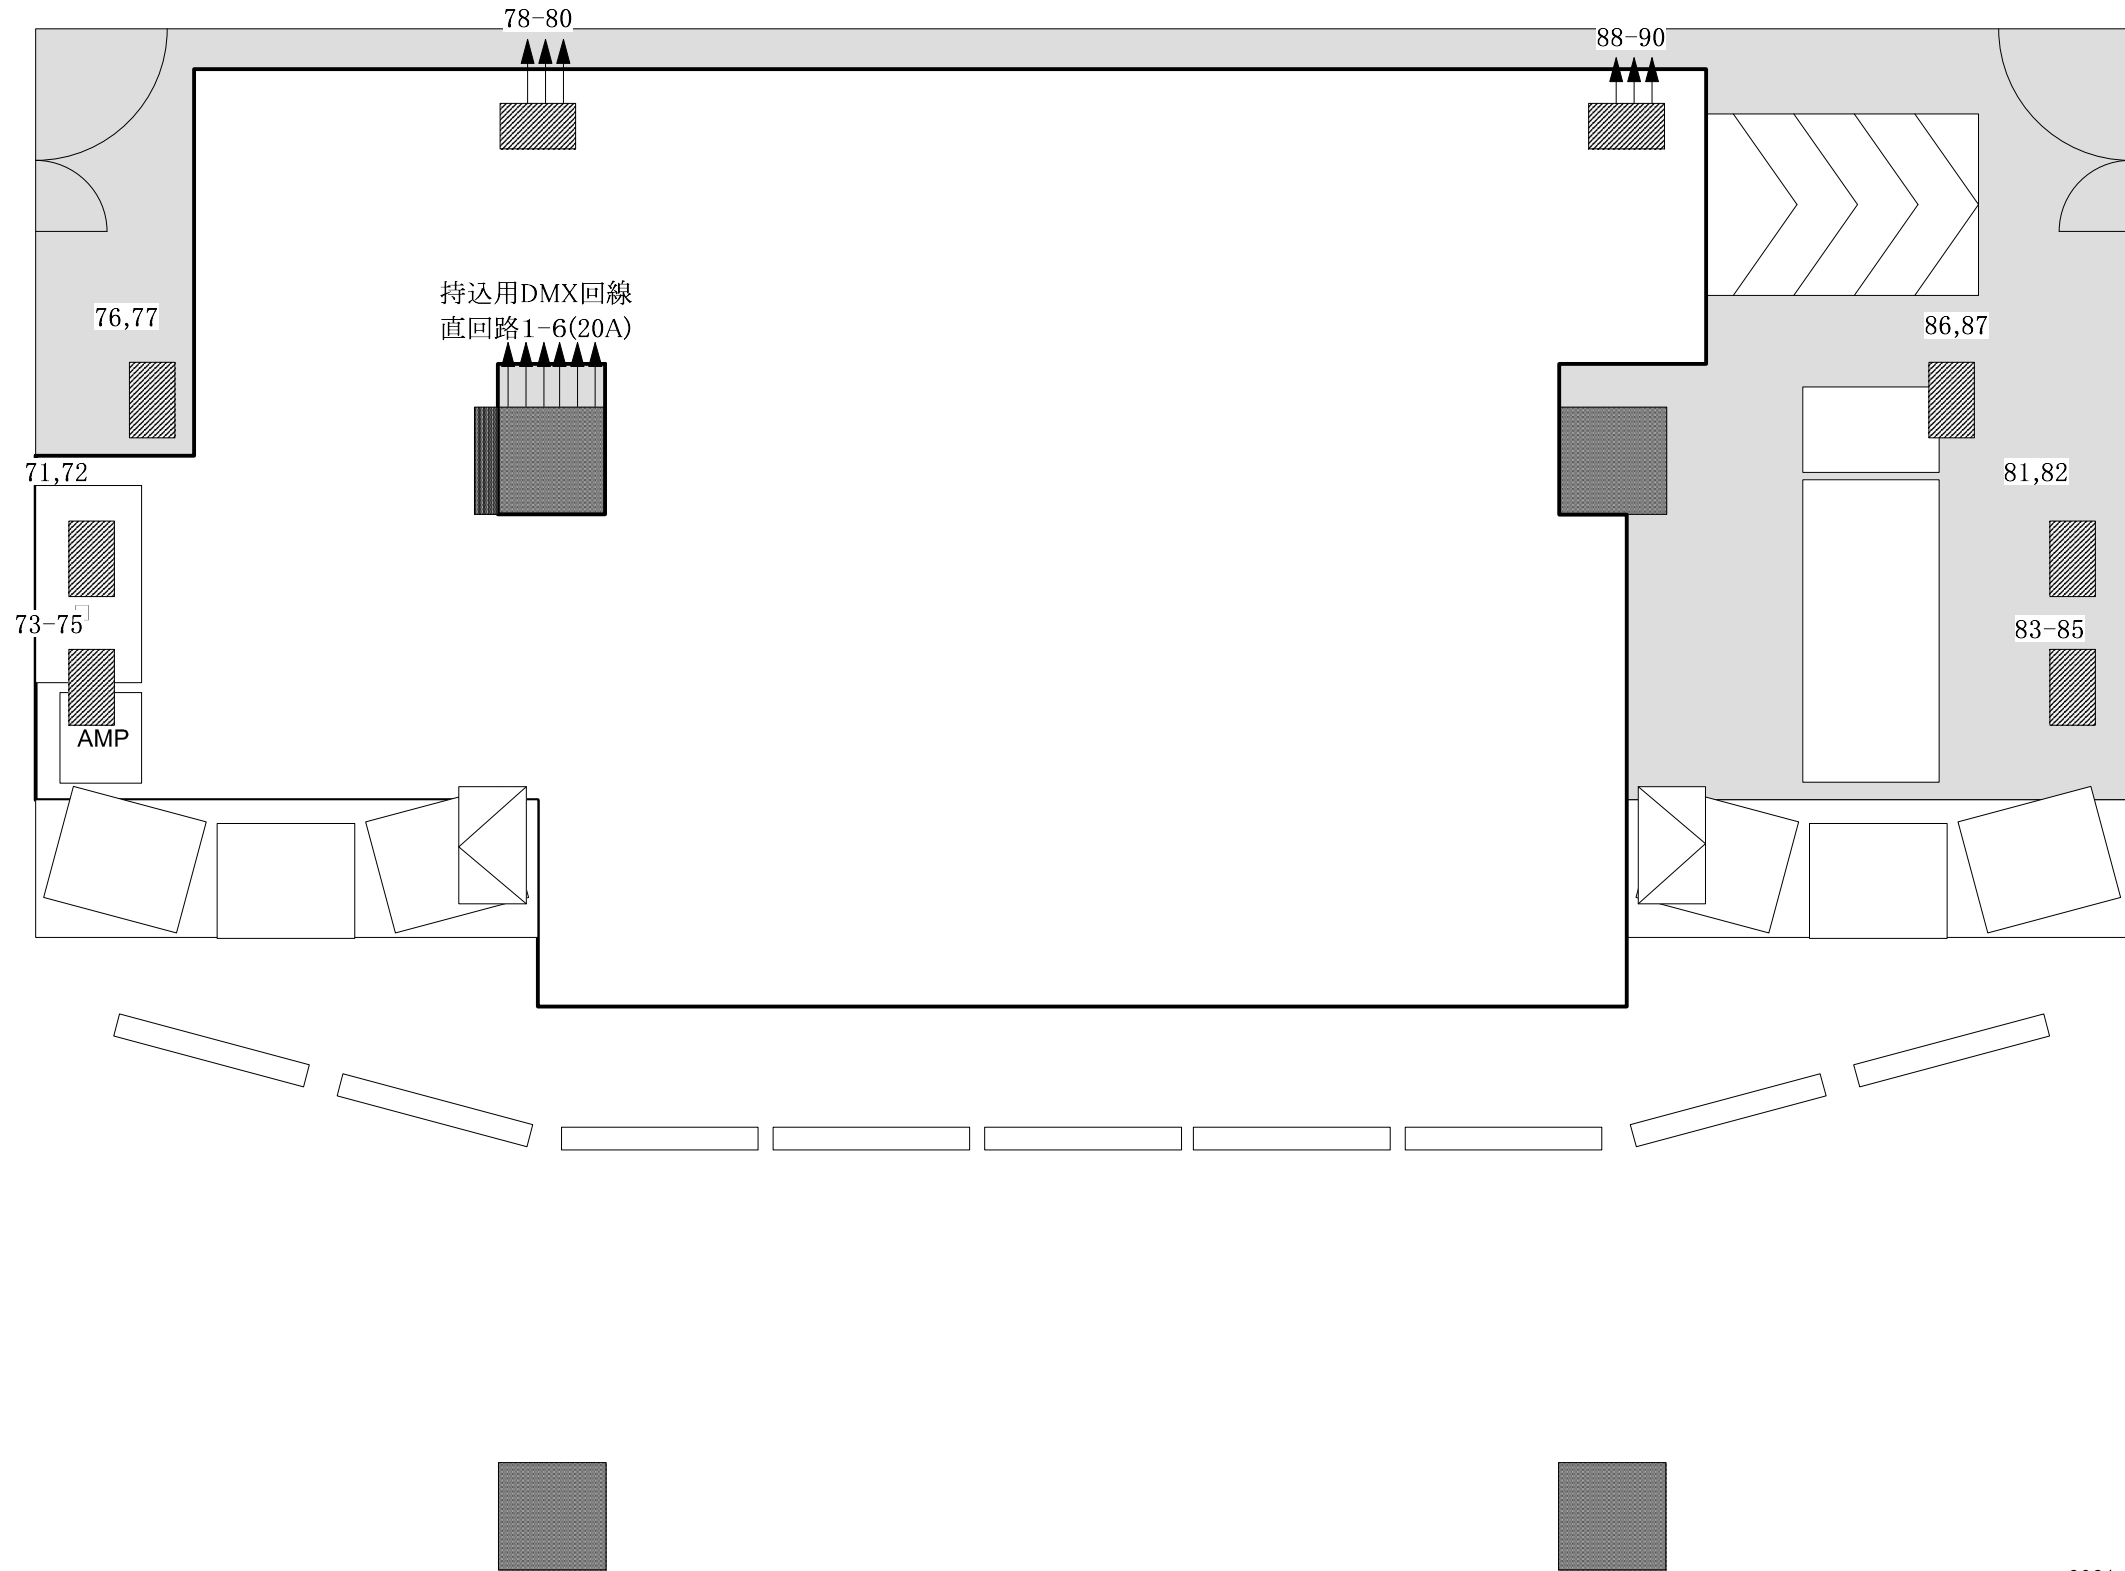

Yokohama Bay Hall Light View

2021. 8. 10

Yokohama Bay Hall Stage Drawing

Scale : B-4=1/50

Draw a plan by yokohama Bay Hall