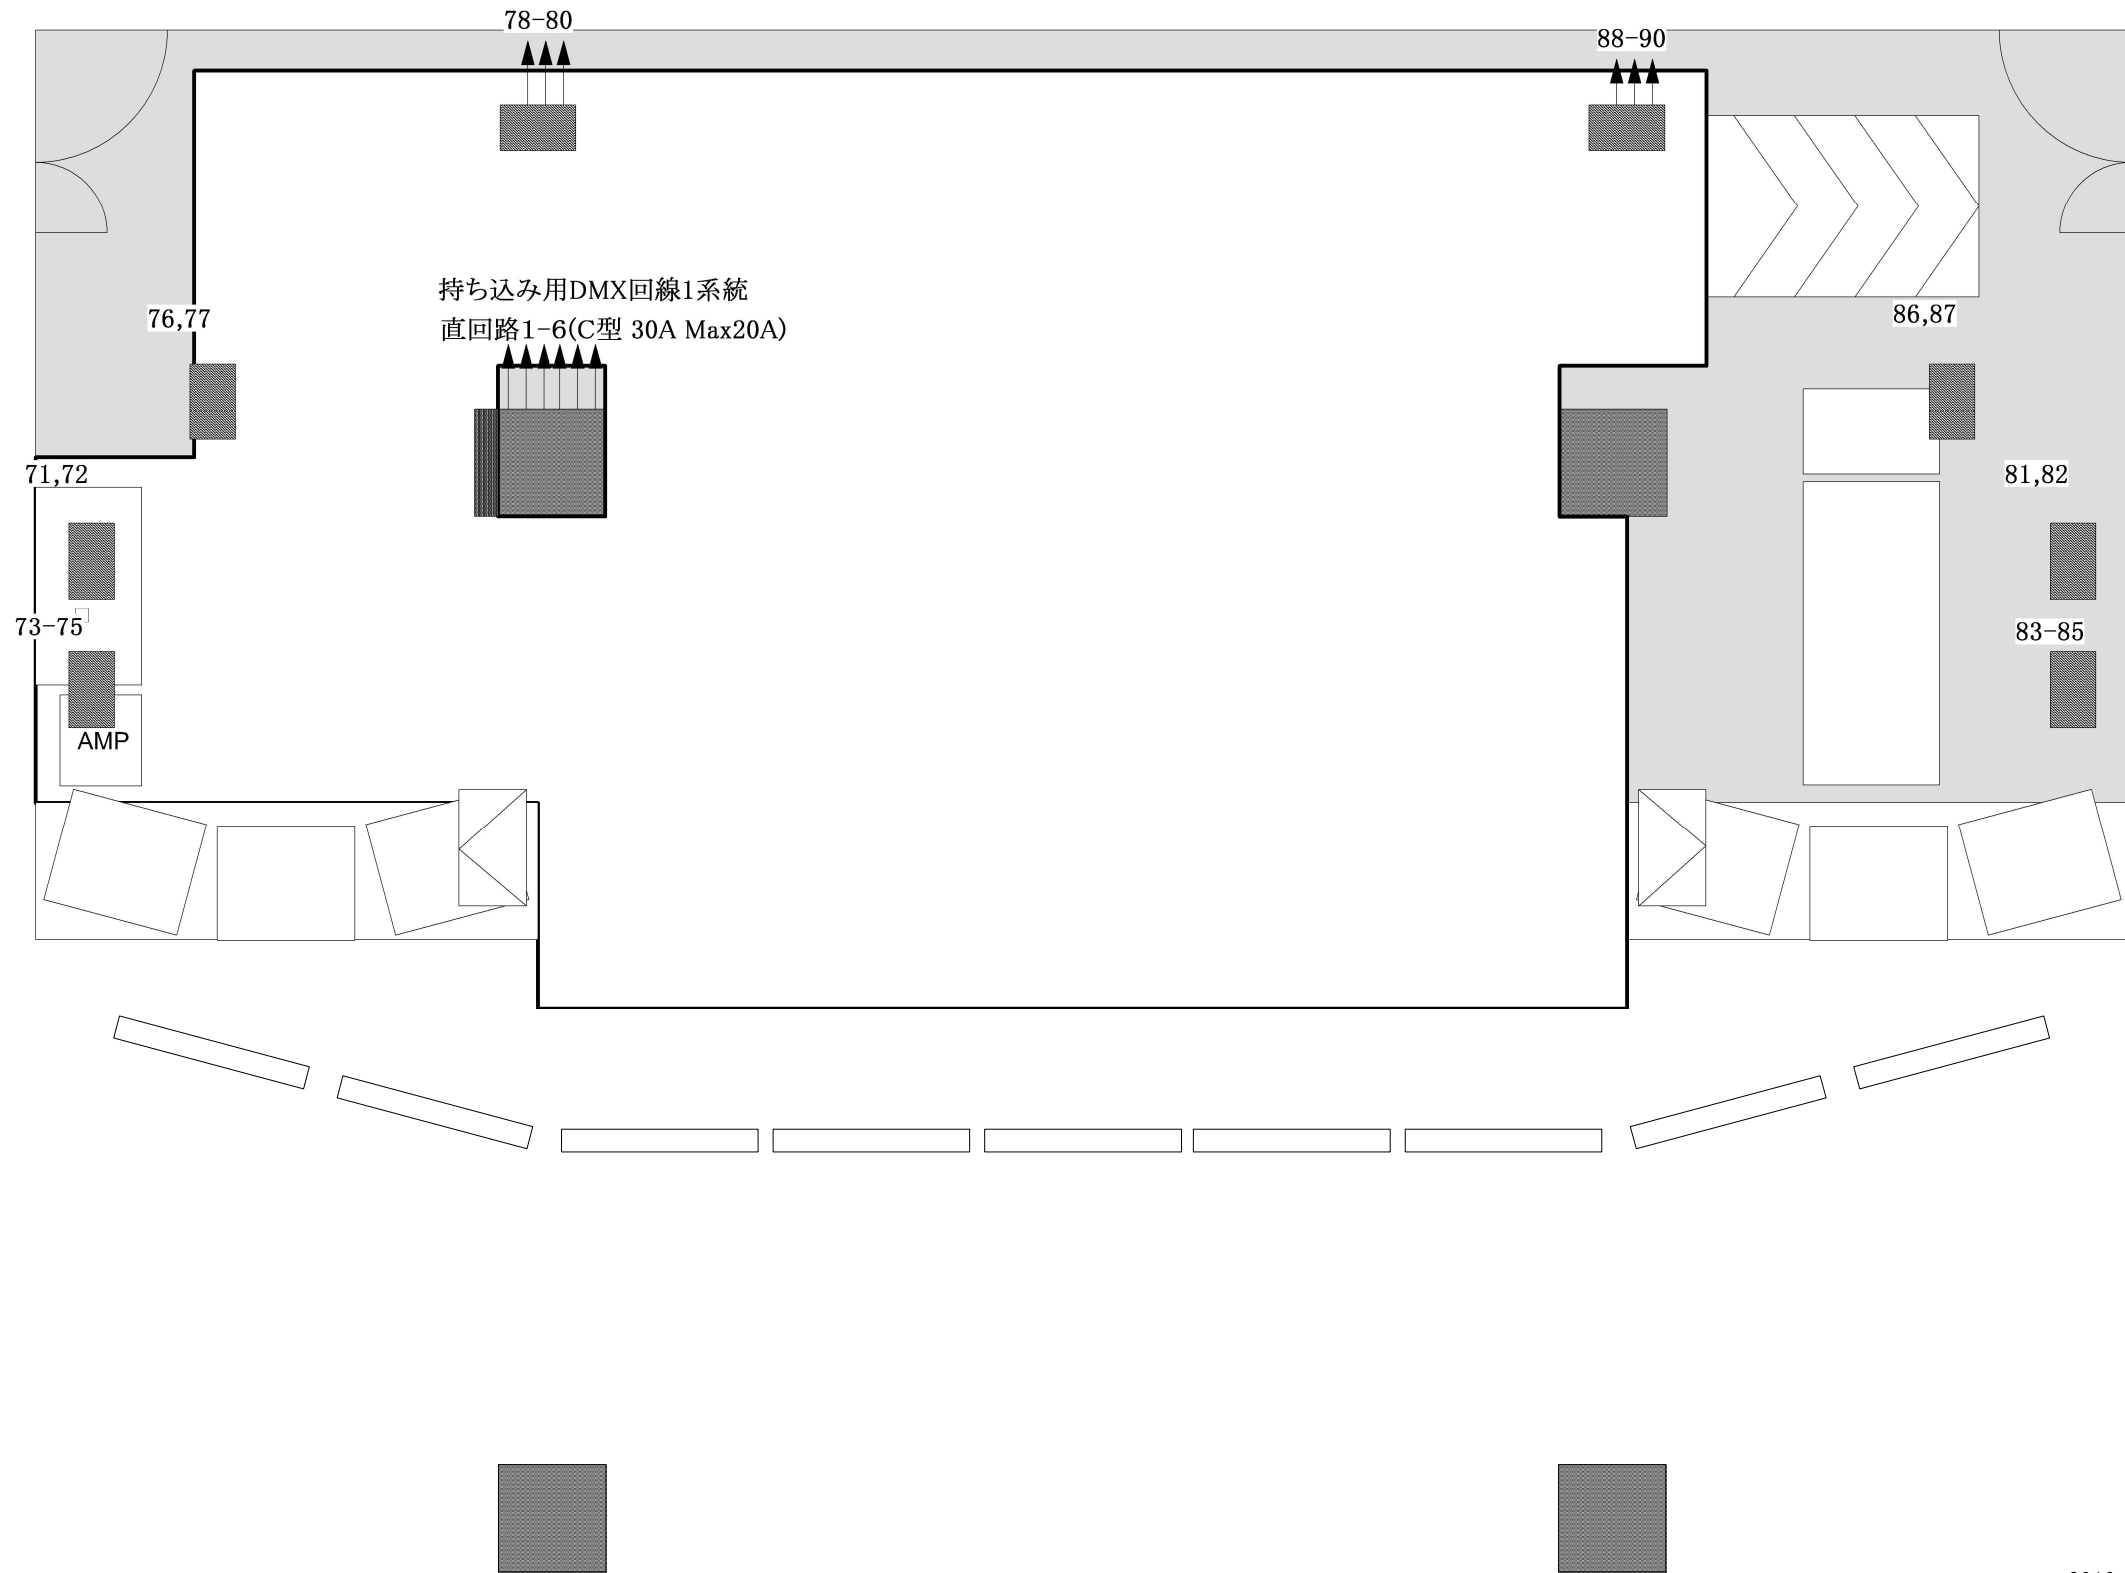

Yokohama Bay Hall Light View

2019. 2. 28

Yokohama Bay Hall Stage Drawing

Scale : B-4=1/50

Draw a plan by yokohama Bay Hall