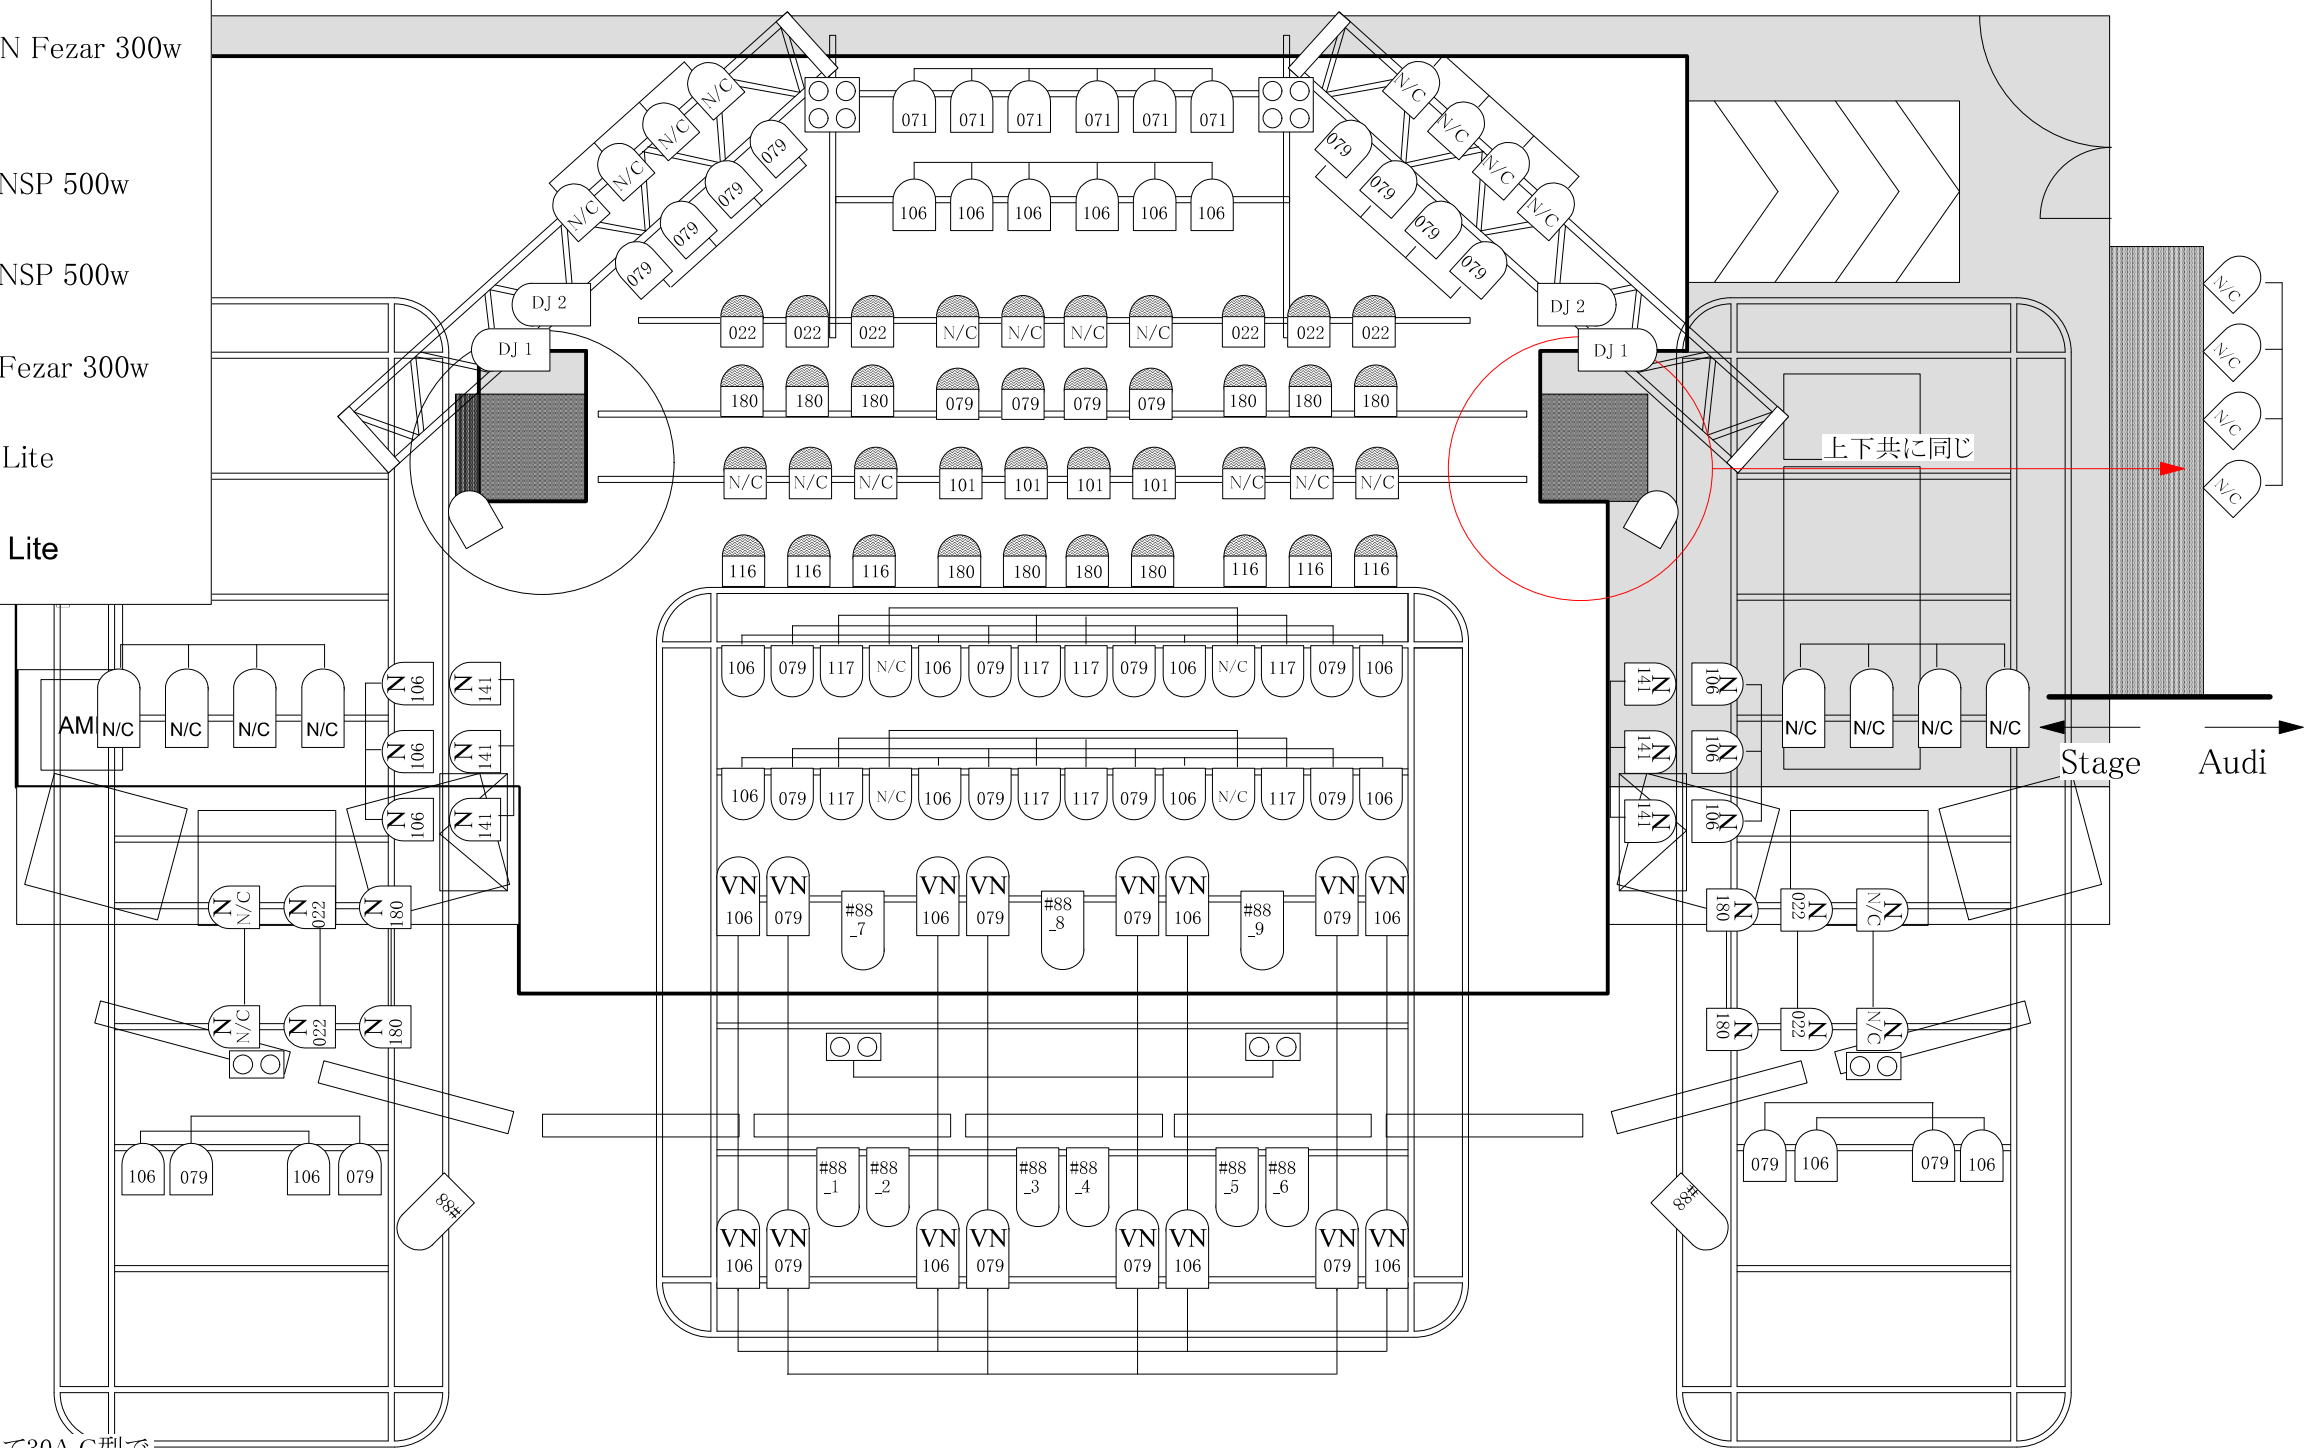

KEY

-  Par64 VN Fezar 300w
-  Par64 N Fezar 300w
-  Par64 NSP 500w
-  Par64 NSP 500w
-  Par64 Fezar 300w
-  2Mole Lite
-  4Mole Lite

Yokohama Bay Hall Light View

※照明用として30A C型で直回路x6口下手柱に有り1口20Aまで

2019. 2. 28
Yokohama Bay Hall Stage Drawing
Scale : B-4=1/50
Draw a plan by yokohama Bay Hall