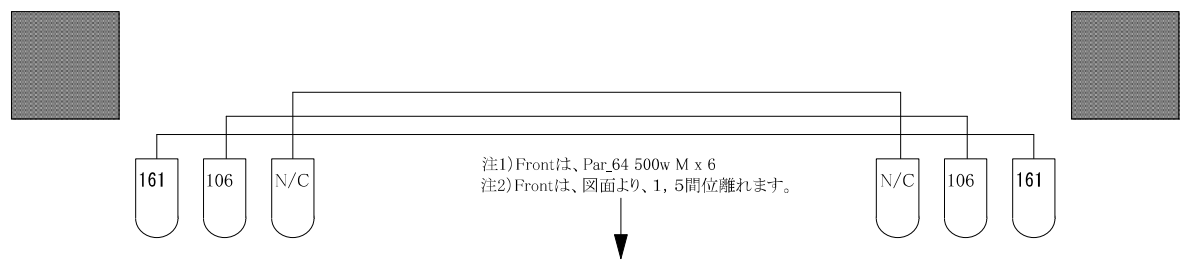

KEY

-  Par64 VN Fezar 300w
-  Par64 N Fezar 300w
-  Par64 NSP 500w
-  Par64 NSP 500w
-  Par64 Fezar 300w
-  2Mole Lite
-  4Mole Lite

Yokohama Bay Hall Light View

※照明用として30A C型で直回路x6口下手柱に有り1口20Aまで

2019. 2. 28
Yokohama Bay Hall Stage Drawing
Scale : B-4=1/50
Draw a plan by yokohama Bay Hall