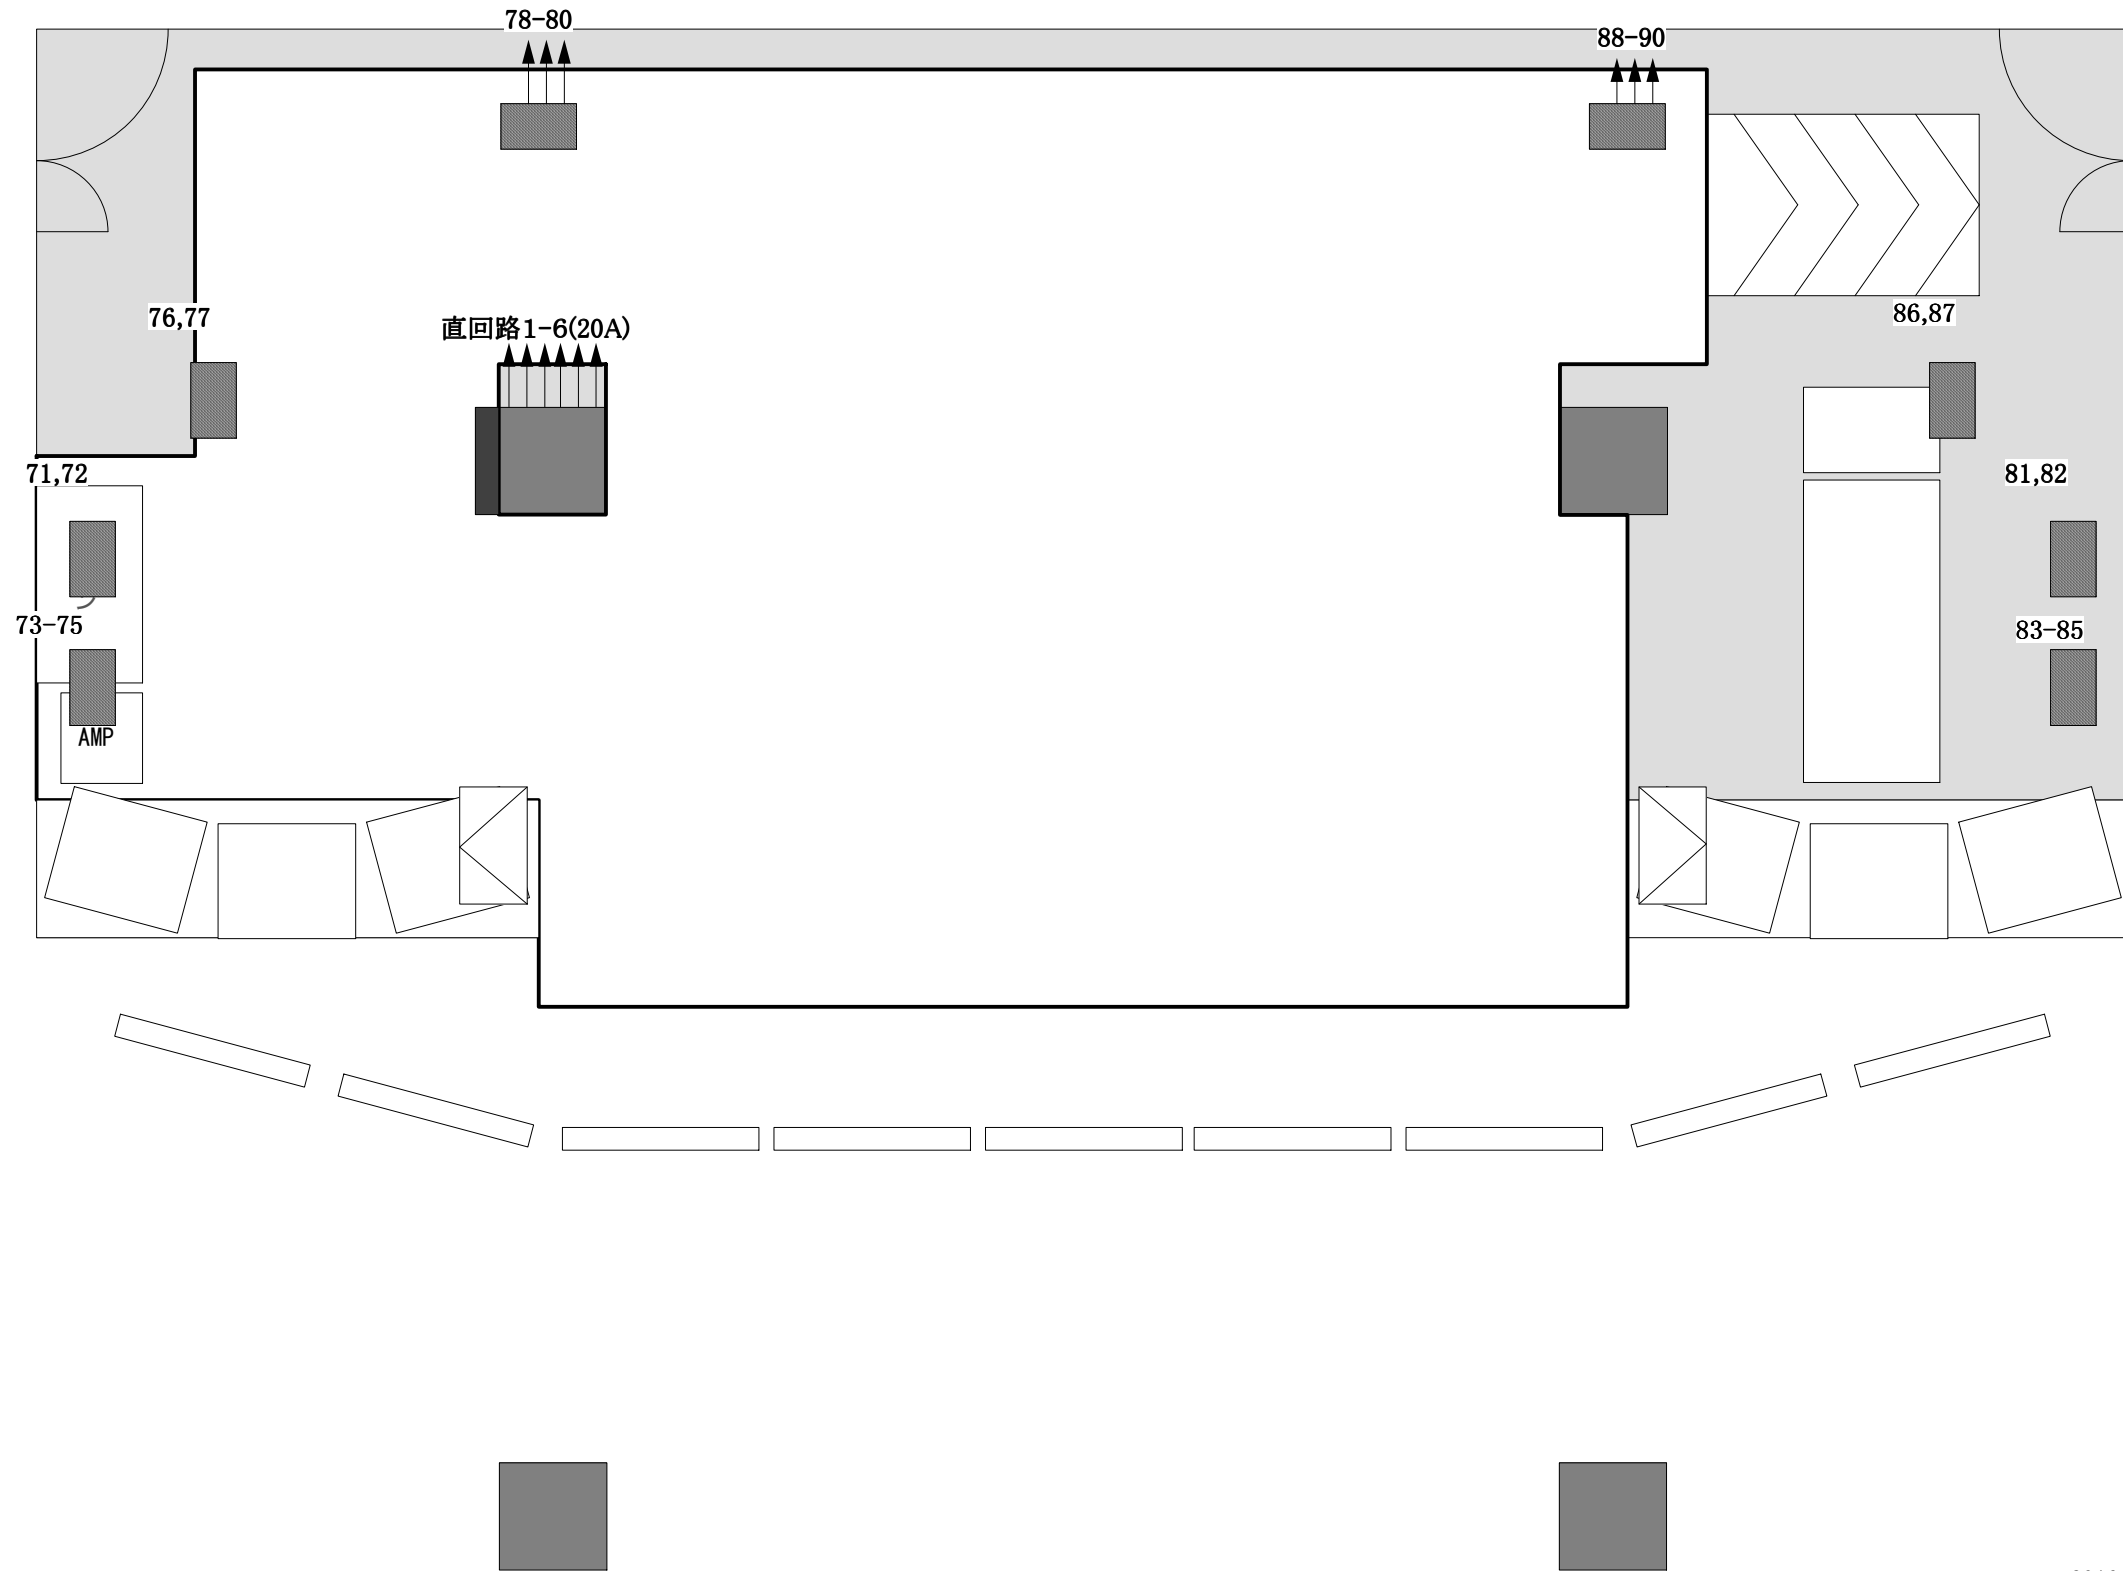

Yokohama Bay Hall Light View

2016. 7. 8

Yokohama Bay Hall Stage Drawing

Scale : B-4=1/50

Draw a plan by yokohama Bay Hall