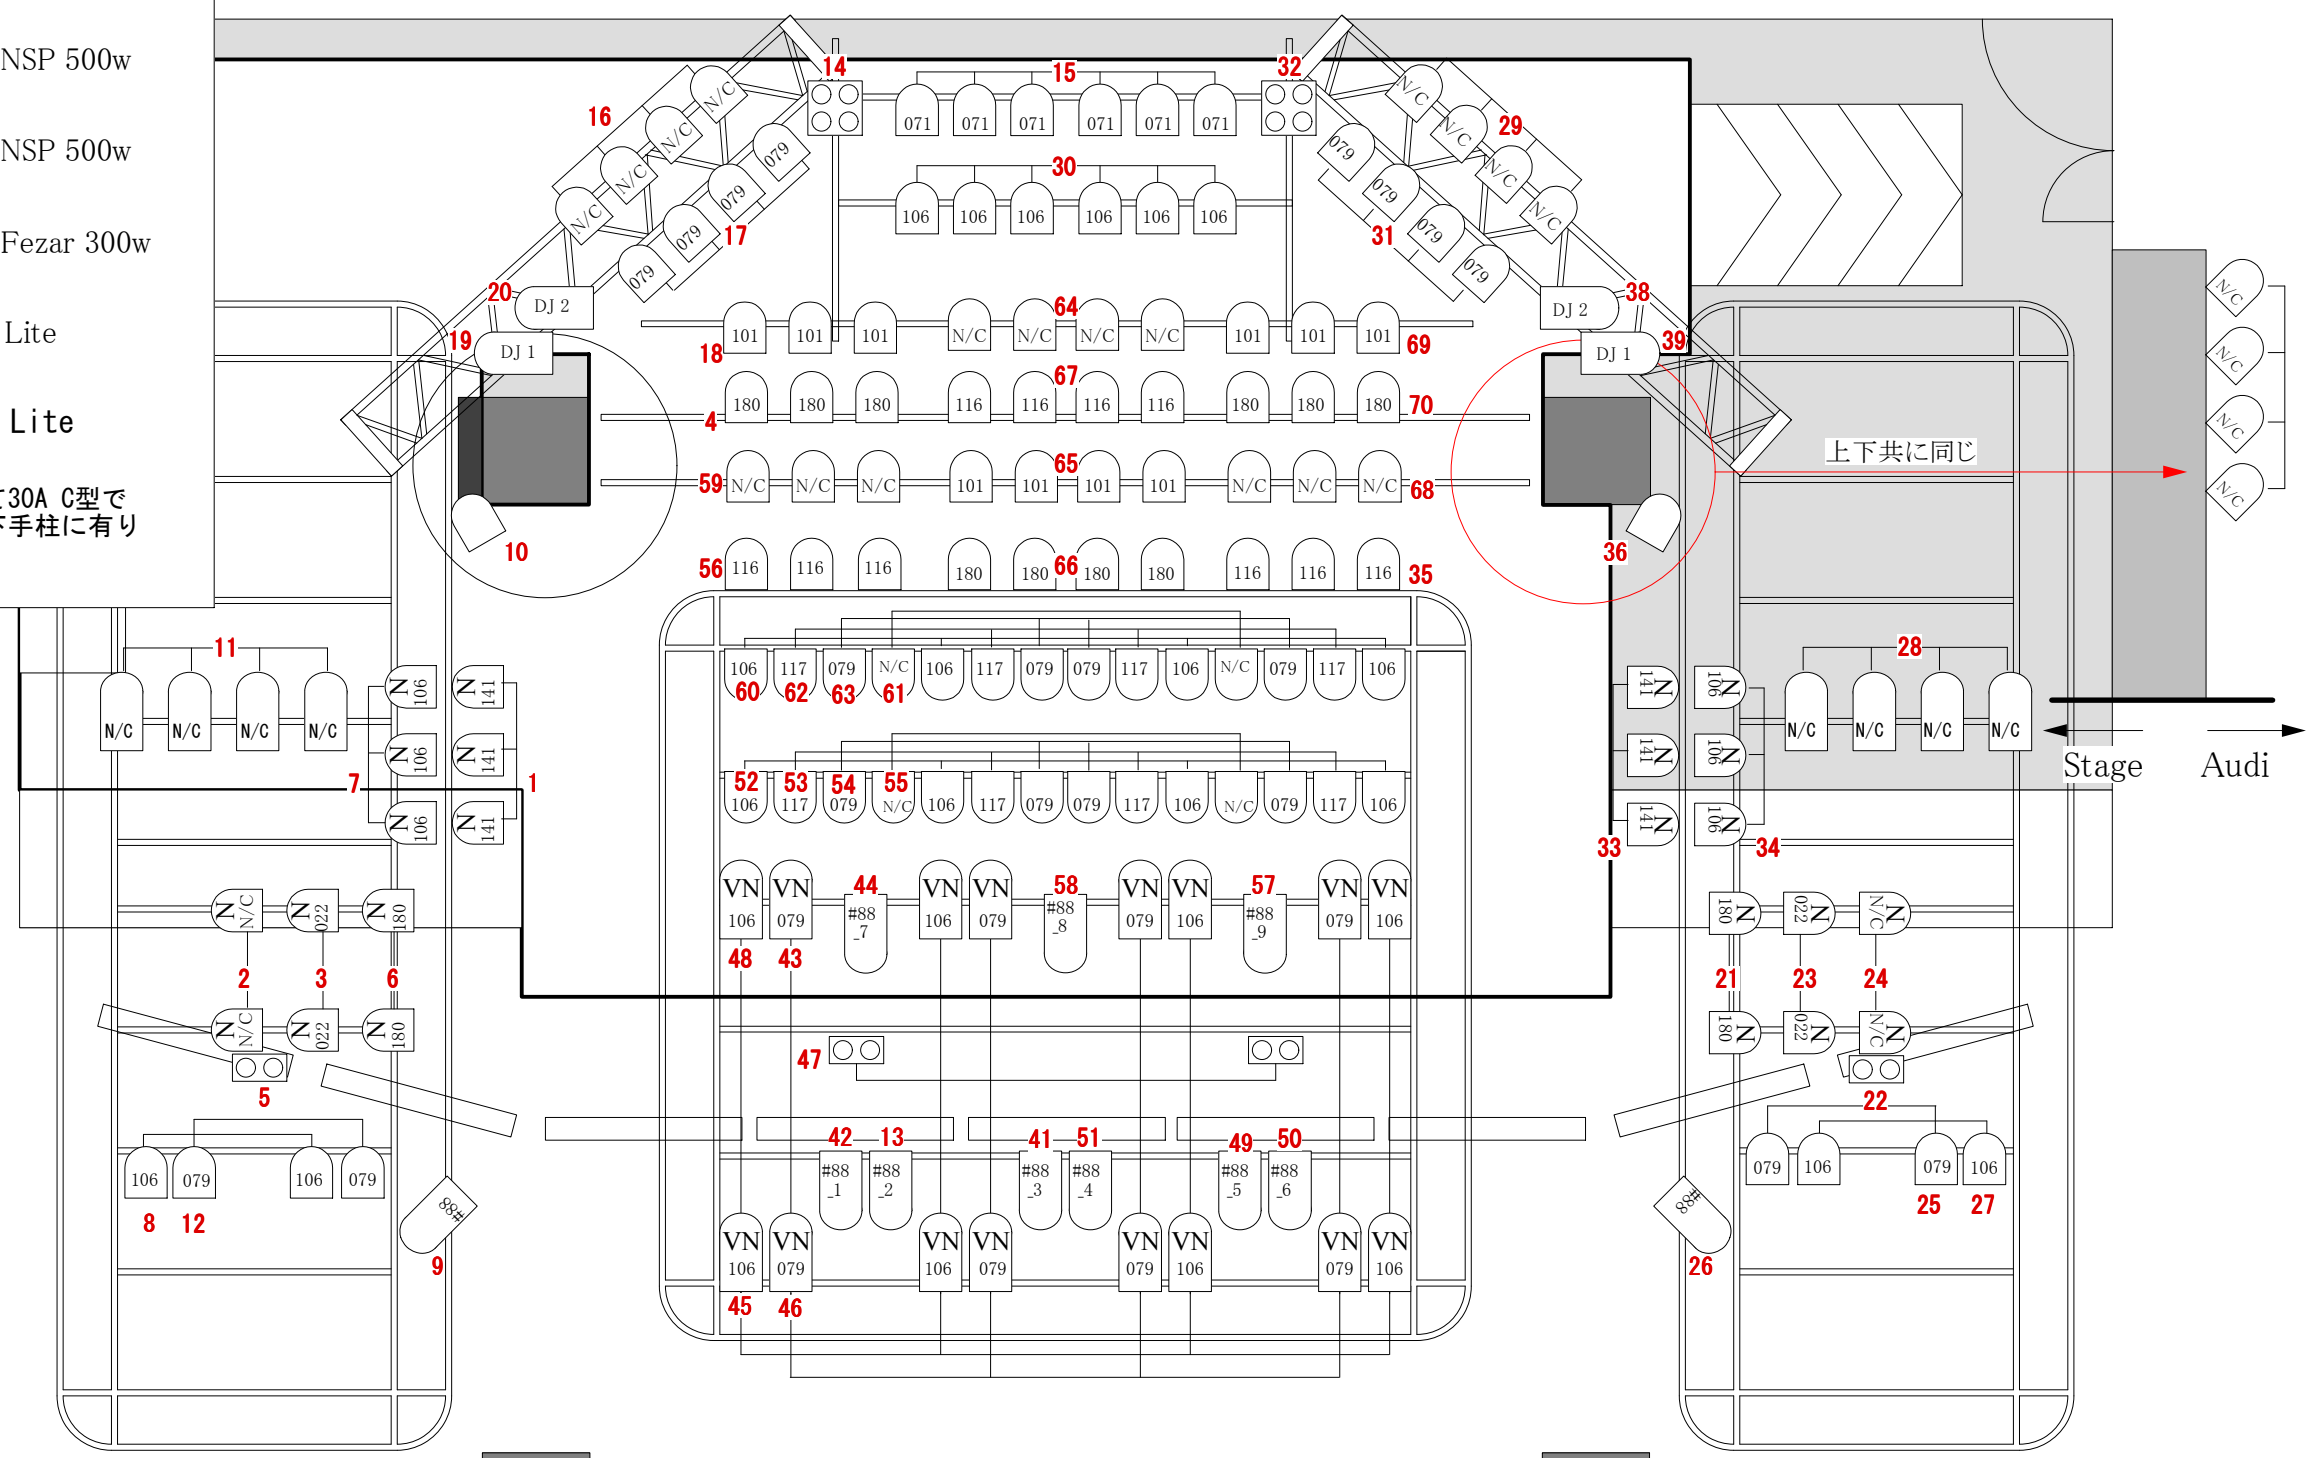

Yokohama Bay Hall Light View

KEY

-  Par64 Fezar 300w
-  Par64 NSP 500w
-  Par64 NSP 500w
-  Par64 Fezar 300w
-  2Mole Lite
-  4Mole Lite

※照明用として30A C型で直回路x6口下手柱に有り1口20Aまで

2016. 7. 8
 Yokohama Bay Hall Stage Drawing
 Scale : B-4=1/50
 Draw a plan by yokohama Bay Hall