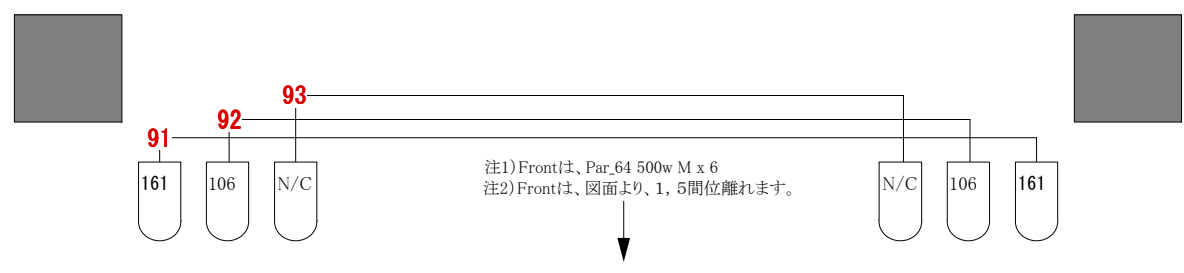

Yokohama Bay Hall Light View

KEY

-  Par64 Fezar 300w
-  Par64 NSP 500w
-  Par64 NSP 500w
-  Par64 Fezar 300w
-  2Mole Lite
-  4Mole Lite

※照明用として30A C型で直回路x6口下手柱に有り1口20Aまで

2016. 7. 8
 Yokohama Bay Hall Stage Drawing
 Scale : B-4=1/50
 Draw a plan by yokohama Bay Hall