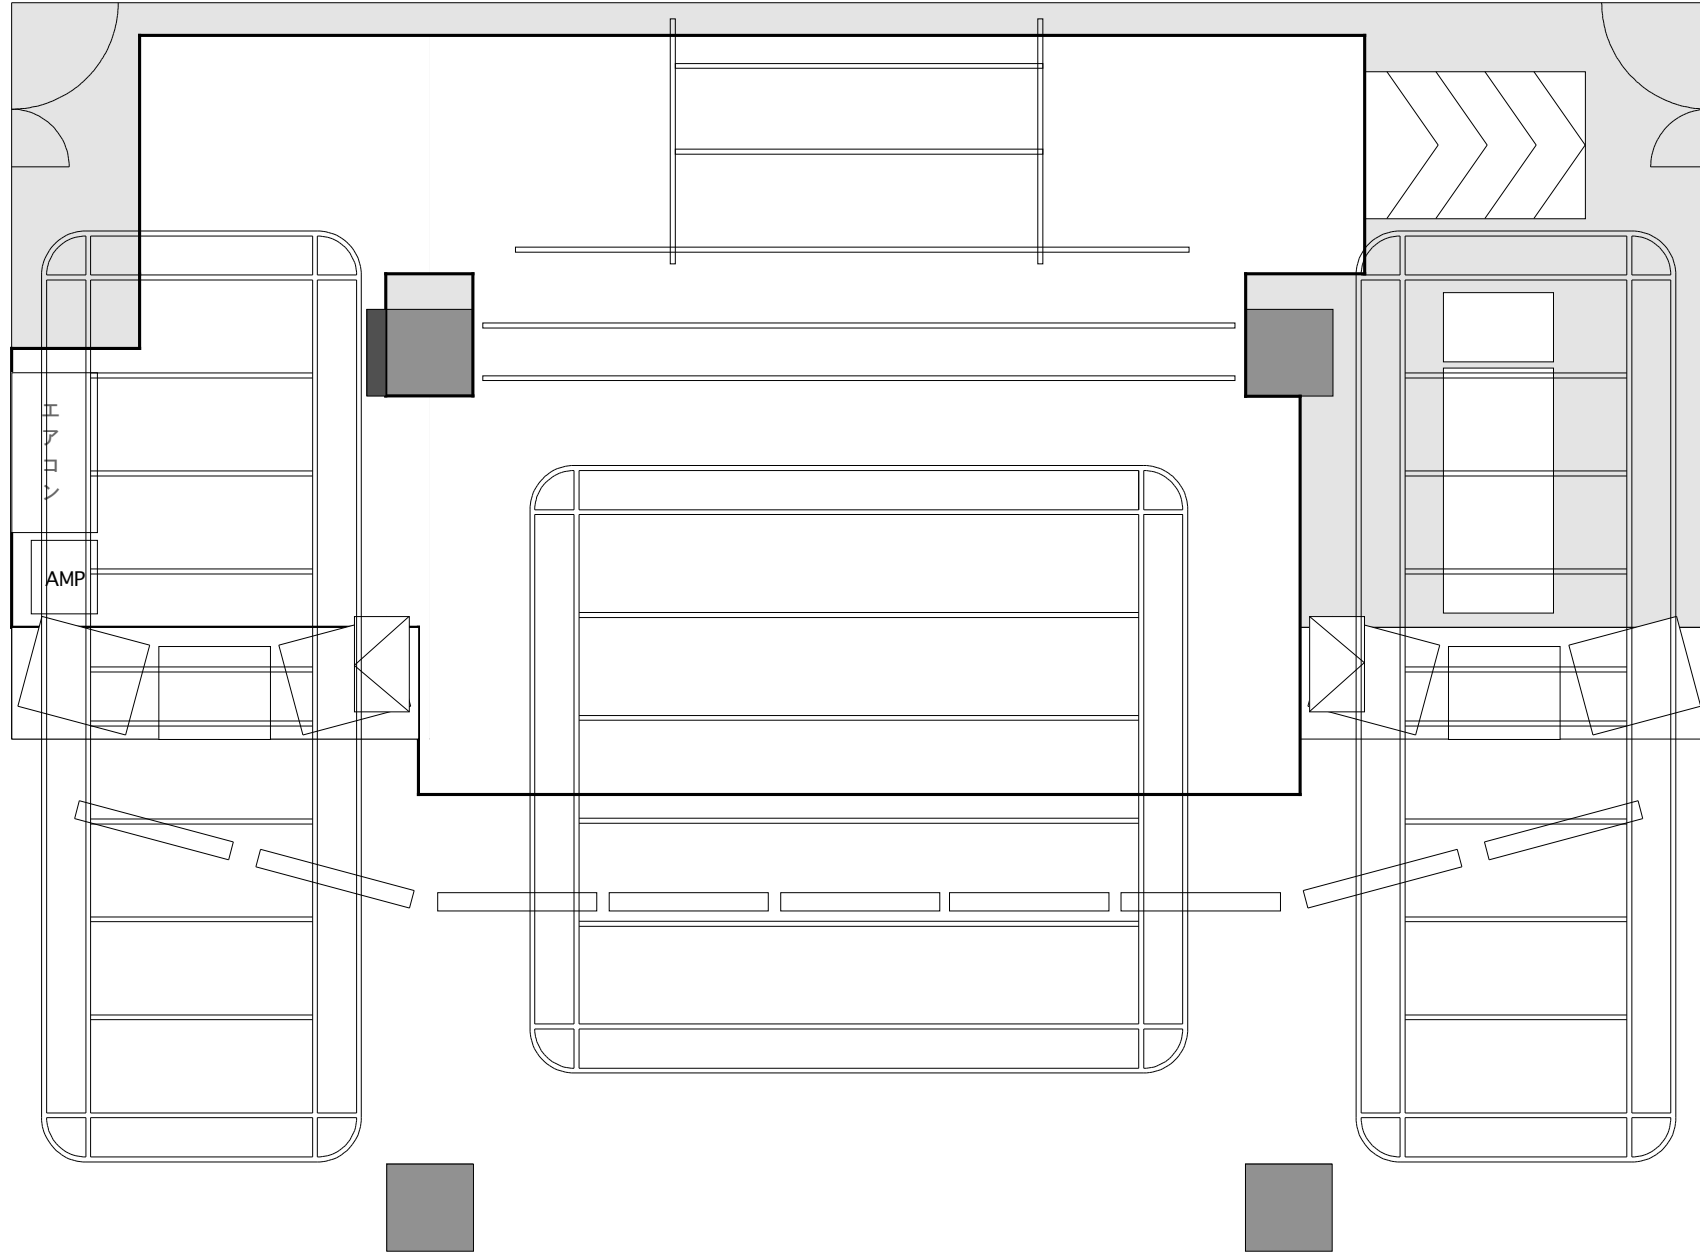

Yokohama Bay Hall Stage View

2015.10.9

Yokohama Bay Hall Stage Drawing

Scale : B-4=1/50

Draw a plan by yokohama Bay Hall